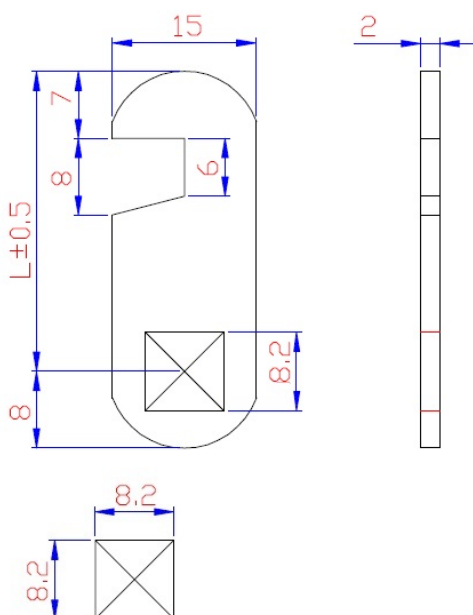

PRODUCT SHEET

Description:

Cam No. A10 F/1900 & 5250 Series, Straight Hook Cam C/E 50mm

Item number:

14.04.710-0

| Units | Box | Carton | HS Code | Barcode |
|-------|-----|--------|------------|--|
| Pcs. | 1 | 500 | 8301600090 |  |
| | | | | 5704866454278 |